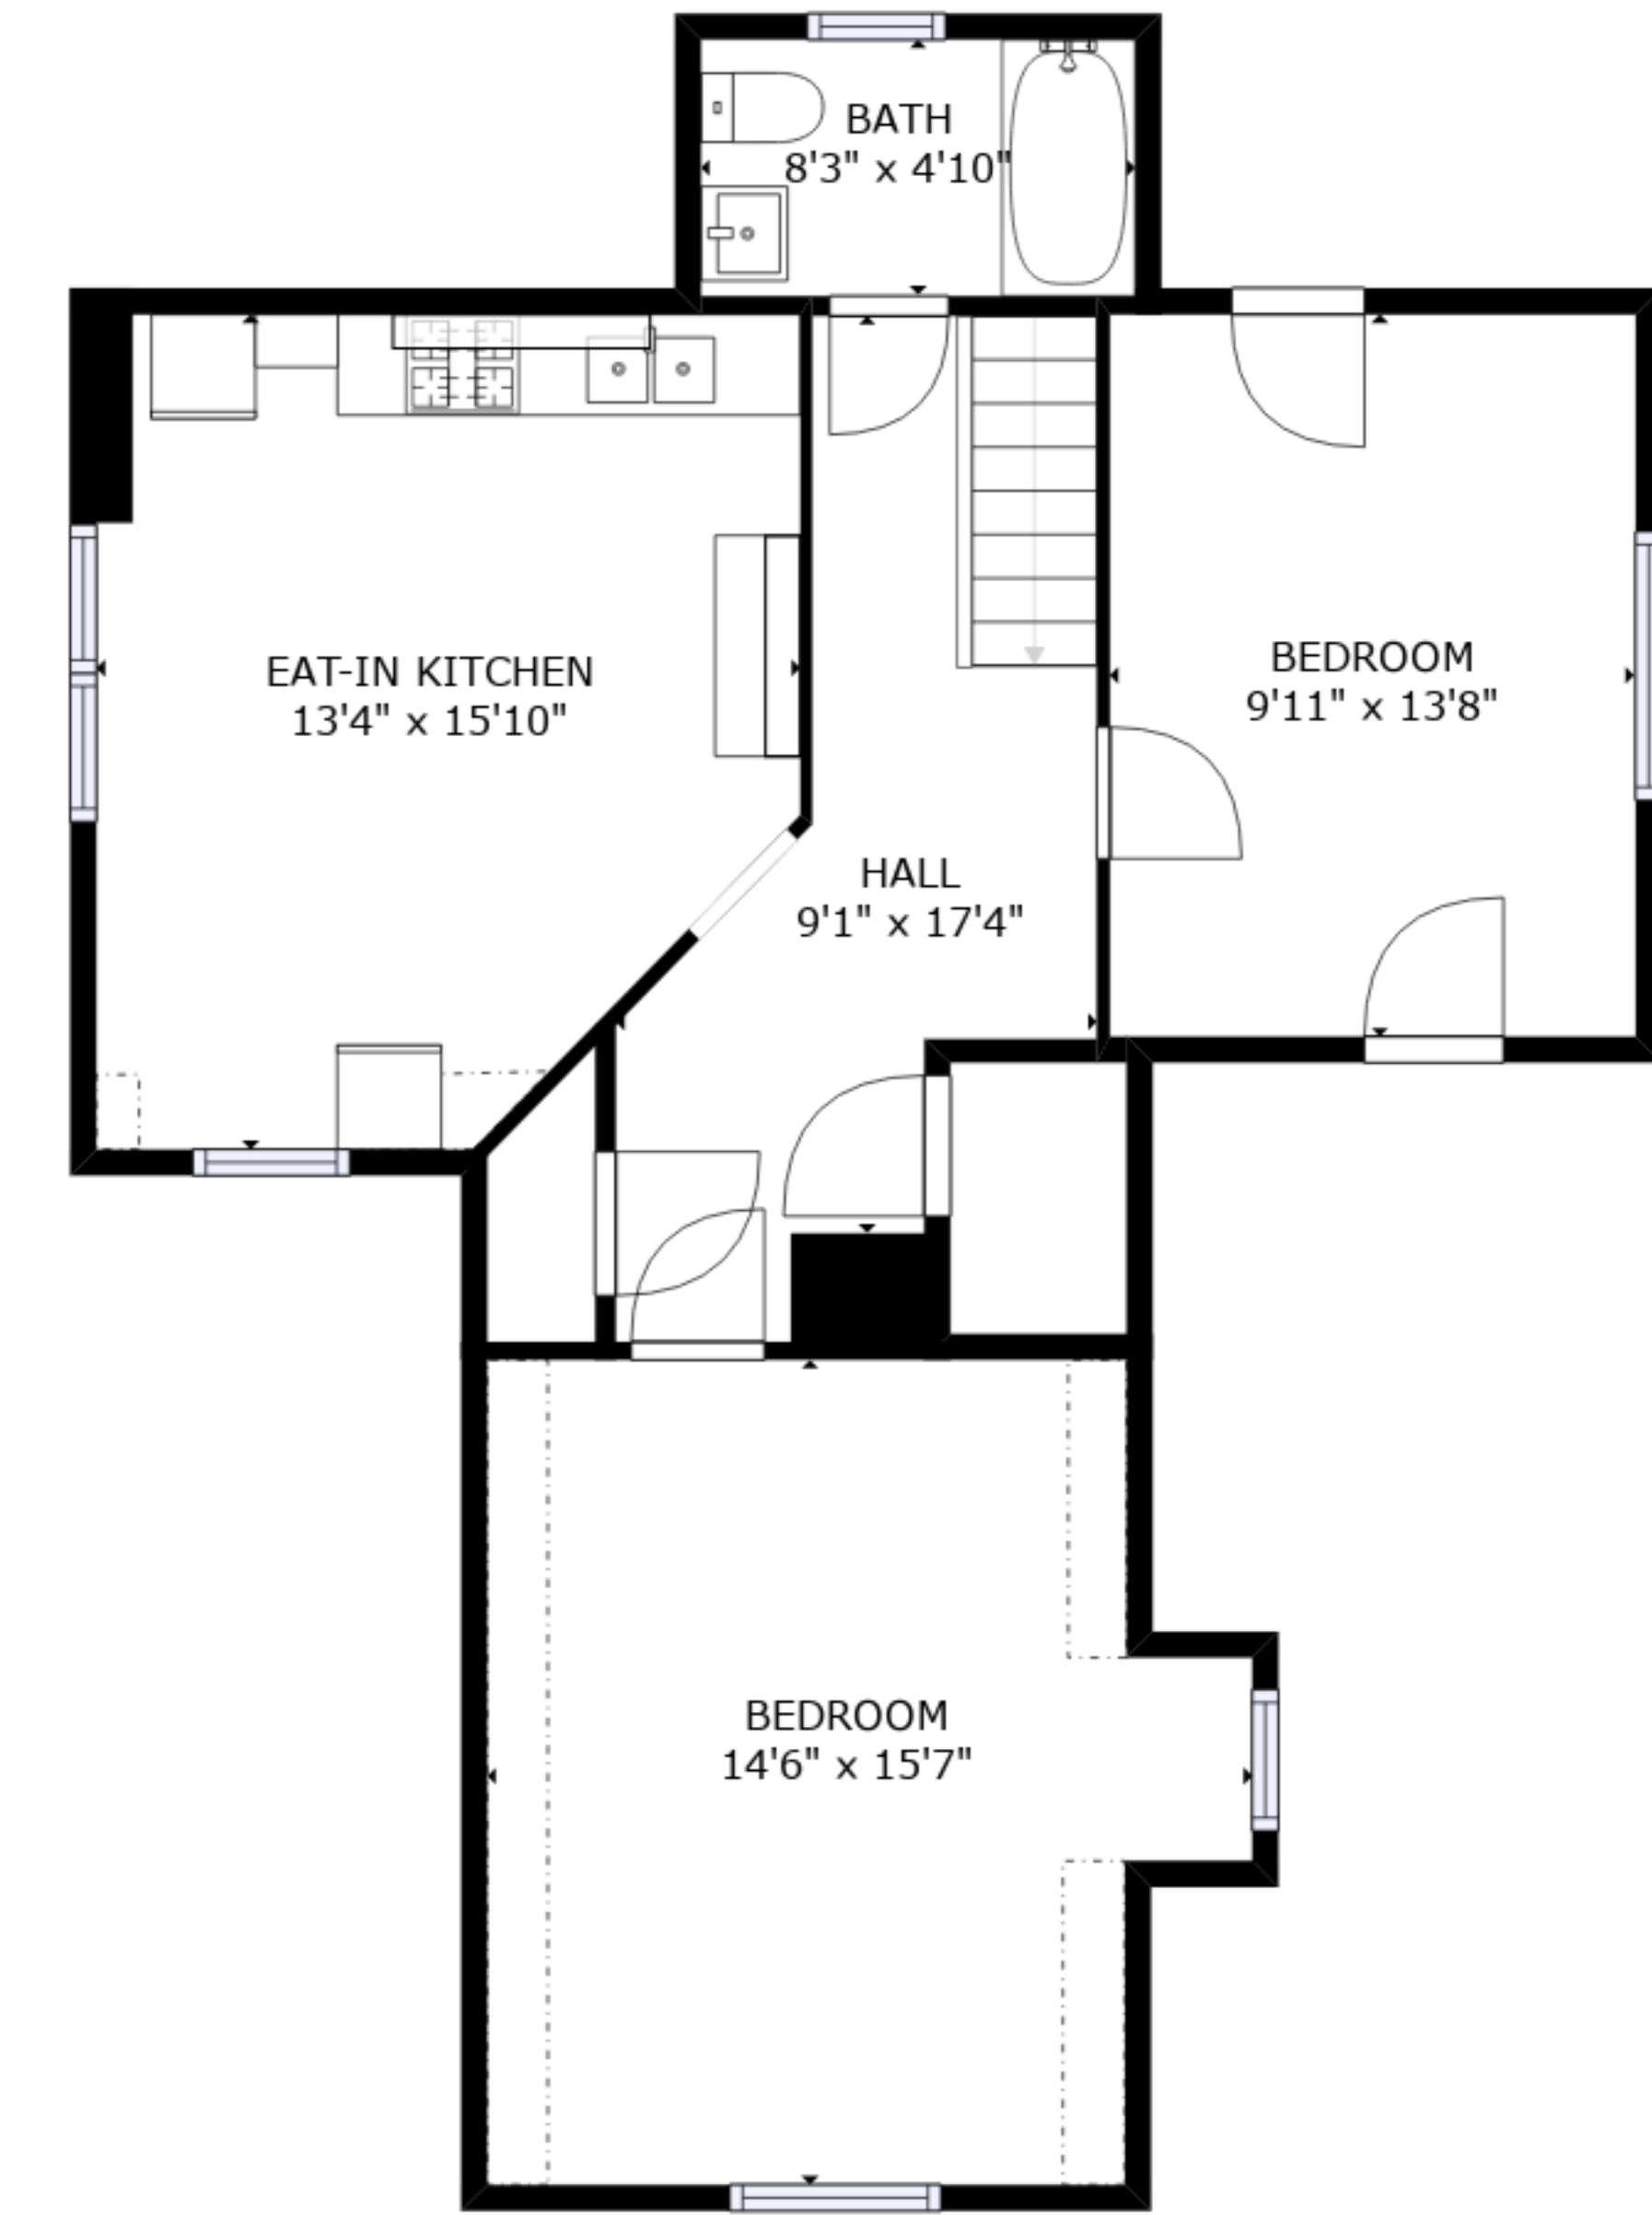

FLOOR 1

FLOOR 2

FLOOR 3

GROSS INTERNAL AREA  
 FLOOR 1: 1146 sq. ft, FLOOR 2: 1042 sq. ft  
 FLOOR 3: 689 sq. ft, EXCLUDED AREAS:  
 PATIO: 102 sq. ft, PORCH: 423 sq. ft  
 DECK: 157 sq. ft, REDUCED HEADROOM BELOW 1.5M: 37 sq. ft  
 TOTAL: 2877 sq. ft  
 SIZES AND DIMENSIONS ARE APPROXIMATE, ACTUAL MAY VARY.