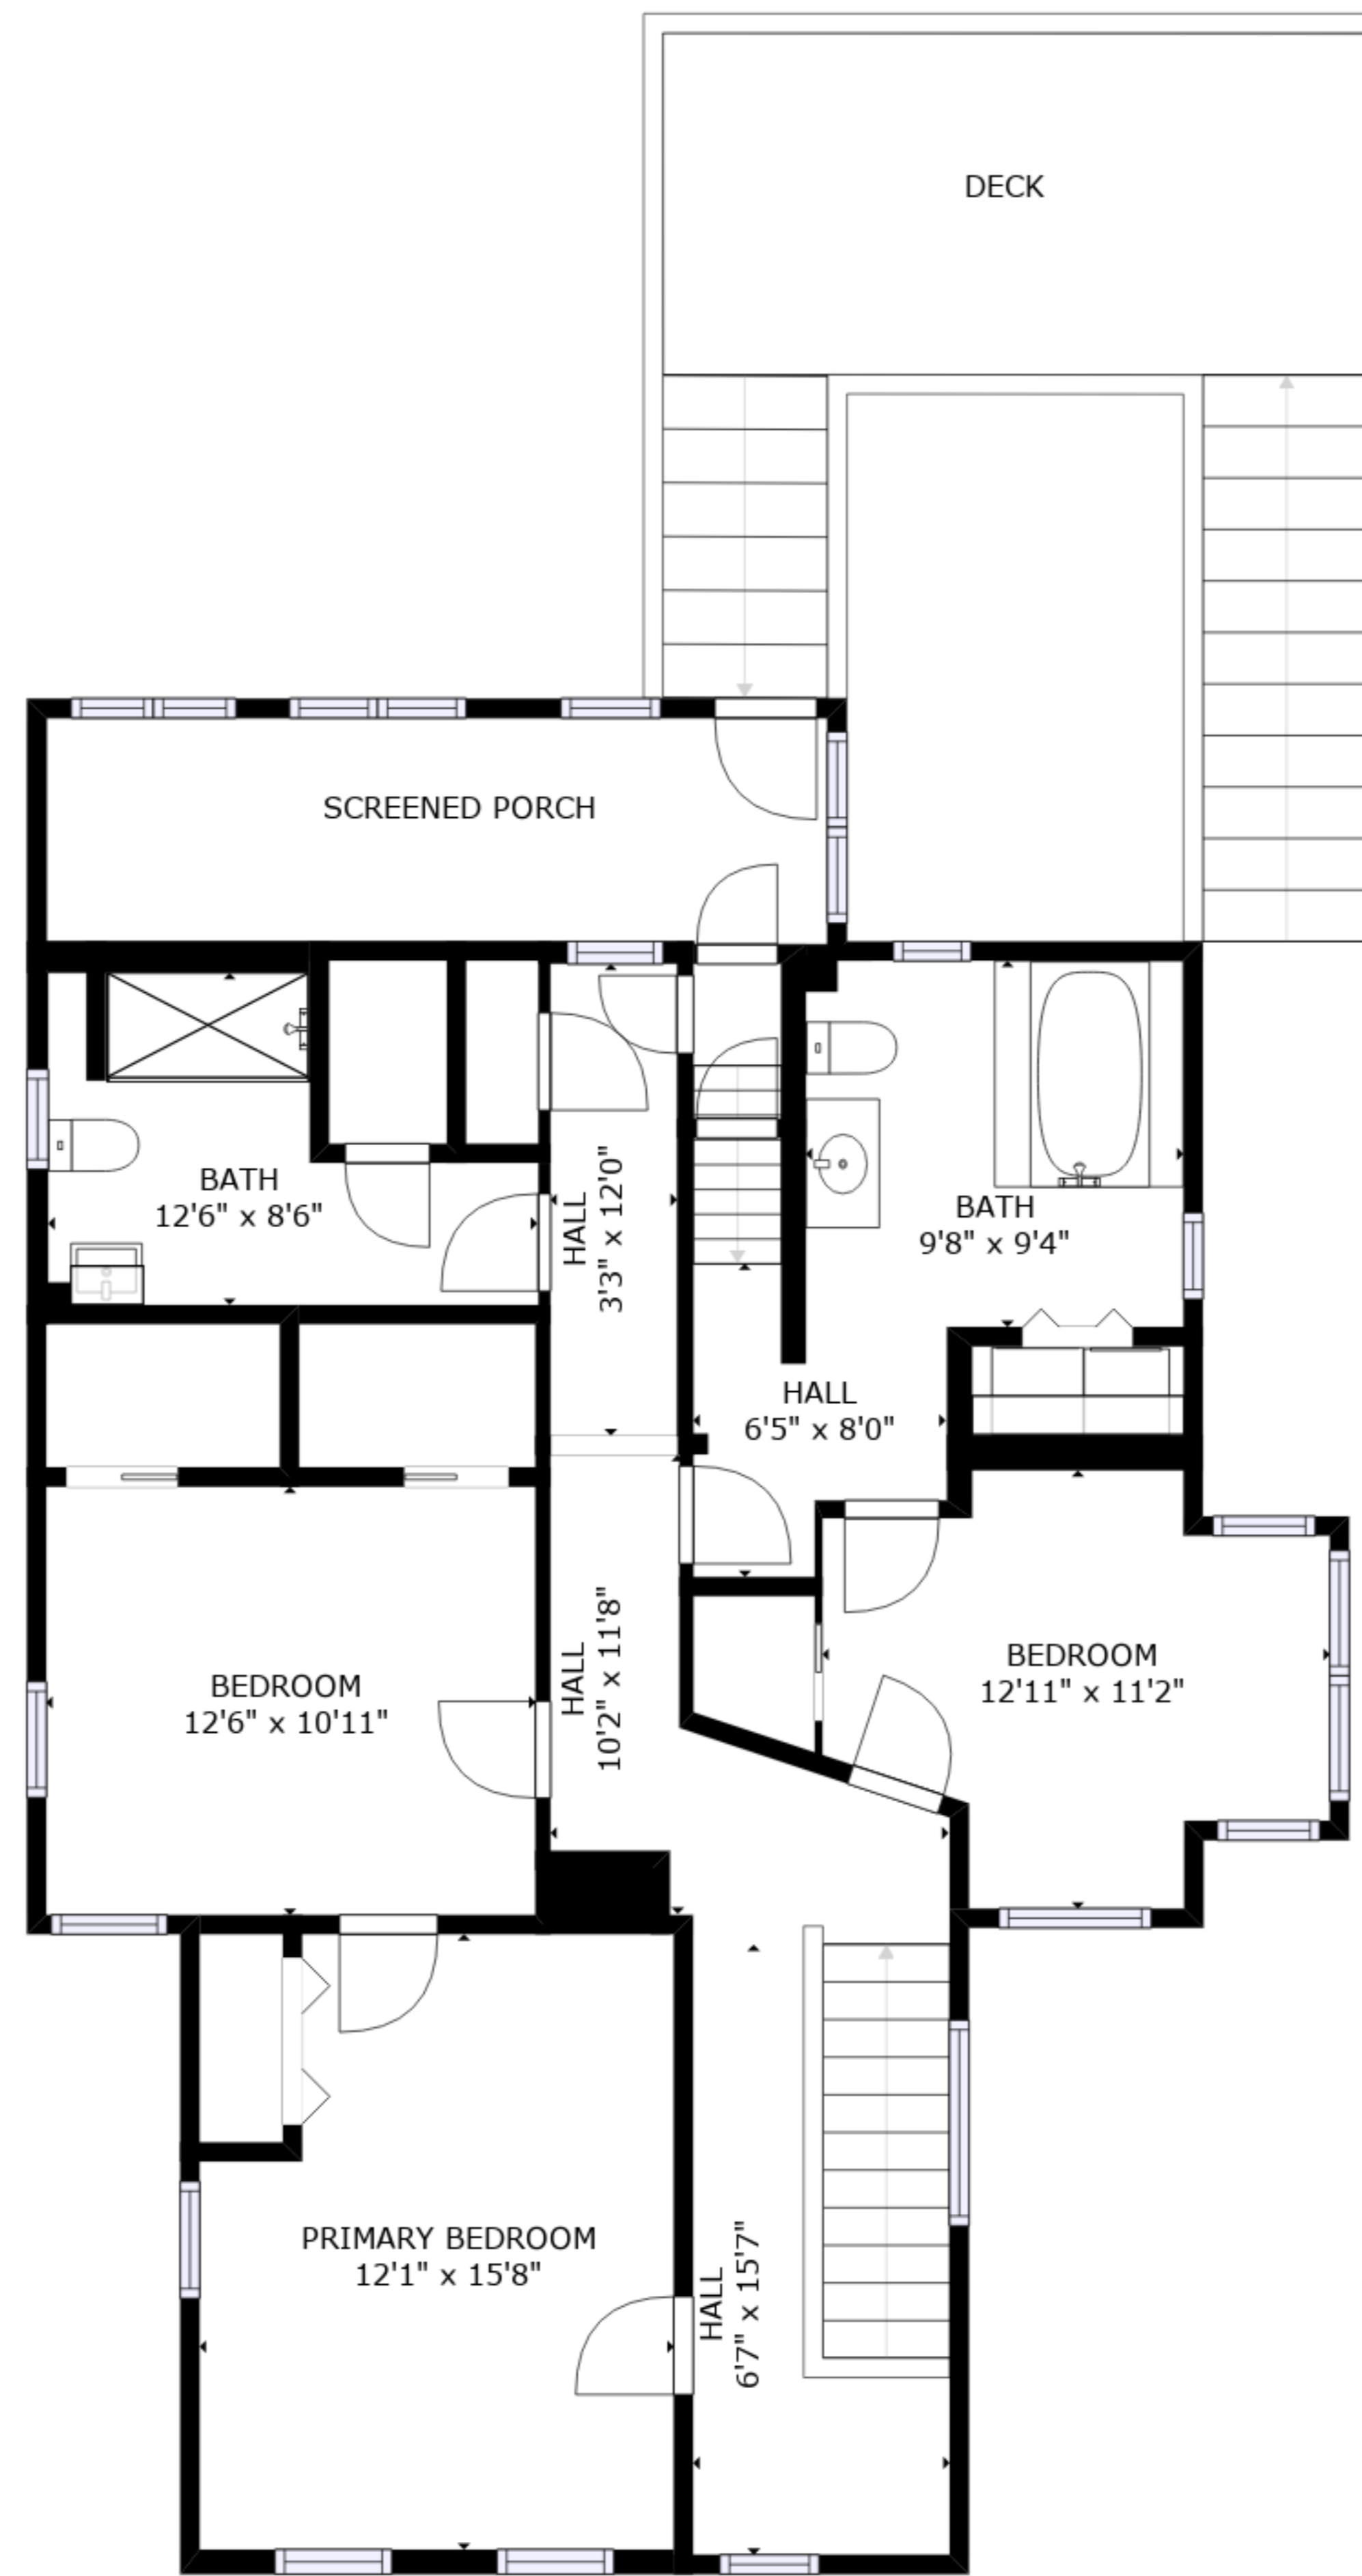

FLOOR 1

FLOOR 2

FLOOR 3

GROSS INTERNAL AREA  
 FLOOR 1: 1146 sq. ft, FLOOR 2: 1042 sq. ft  
 FLOOR 3: 689 sq. ft, EXCLUDED AREAS:  
 PATIO: 102 sq. ft, PORCH: 423 sq. ft  
 DECK: 157 sq. ft, REDUCED HEADROOM BELOW 1.5M: 37 sq. ft  
 TOTAL: 2877 sq. ft  
 SIZES AND DIMENSIONS ARE APPROXIMATE, ACTUAL MAY VARY.